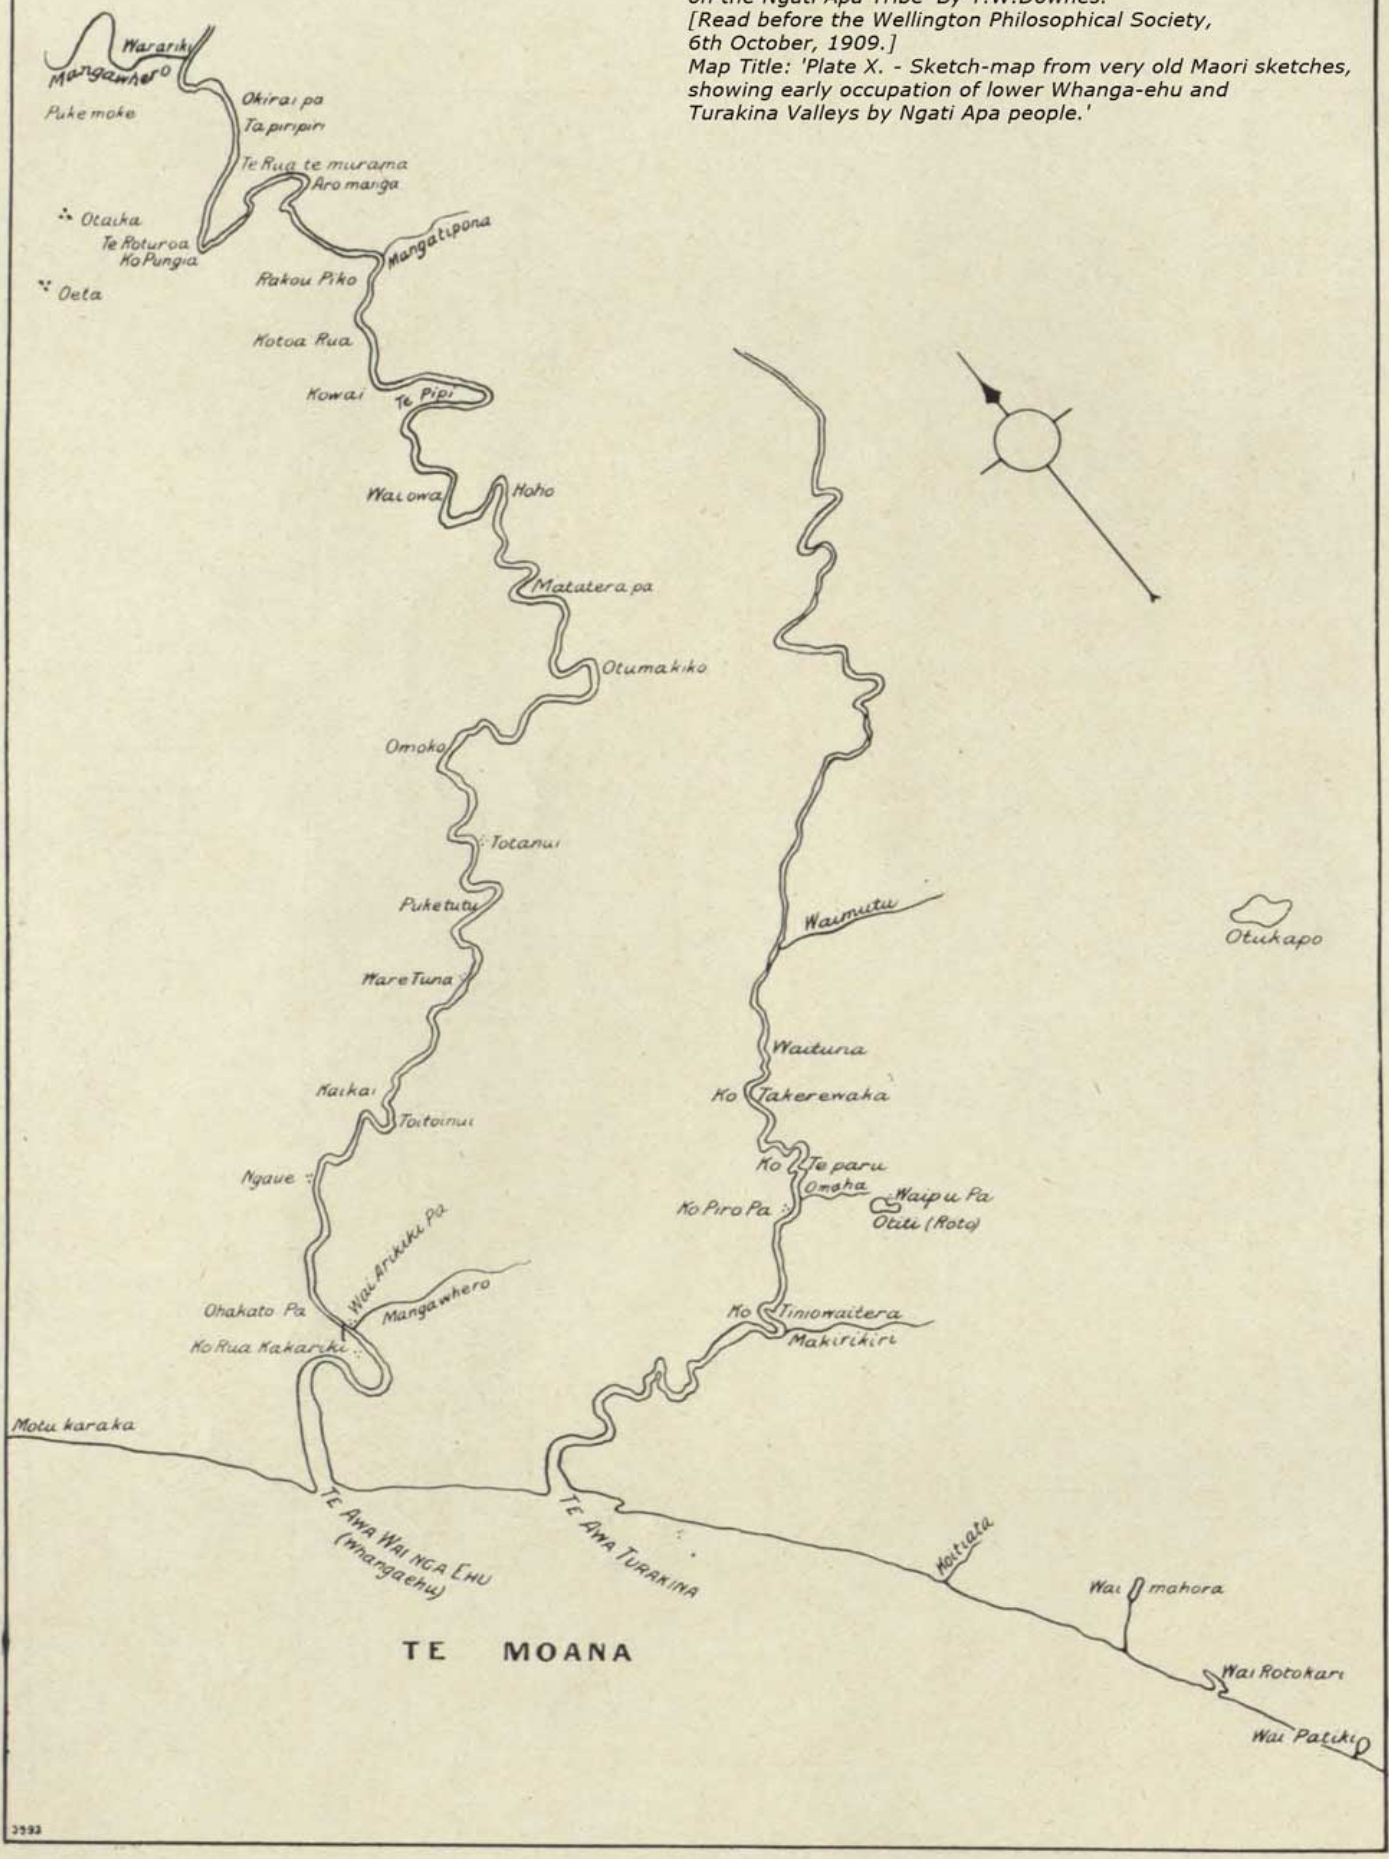

Early History of Rangitikei and Notes

on the Ngati Apa Tribe' By T.W. Downes.
[Read before the Wellington Philosophical Society,
6th October, 1909.]

Map Title: 'Plate X. - Sketch-map from very old Maori sketches,
showing early occupation of lower Whanga-ehu and
Turakina Valleys by Ngati Apa people.'

MAP OF LOWER WHANGAEHU AND TURAKINA VALLEYS.—DOWNES.